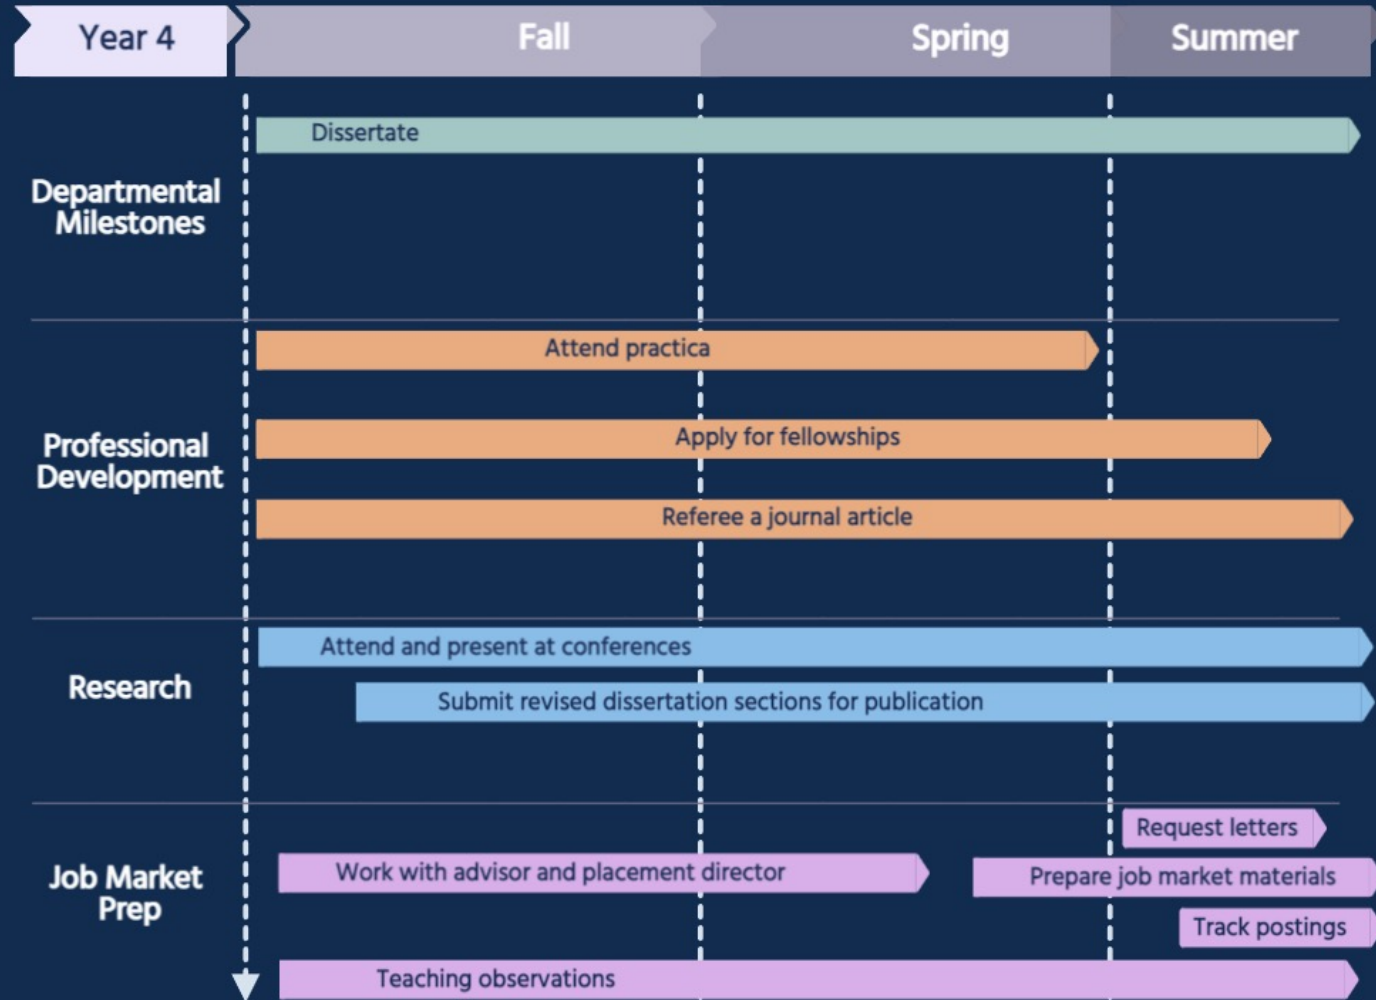

Grad School Timeline (PhD)

Designed by Carlos Santana for University of Utah
Department of Philosophy Graduate Students

Grad School Timeline

Designed by Carlos Santana for University of Utah
Department of Philosophy Graduate Students

Grad School Timeline

Designed by Carlos Santana for University of Utah
Department of Philosophy Graduate Students

Grad School Timeline

Designed by Carlos Santana for University of Utah
Department of Philosophy Graduate Students

Grad School Timeline

Designed by Carlos Santana for University of Utah
Department of Philosophy Graduate Students