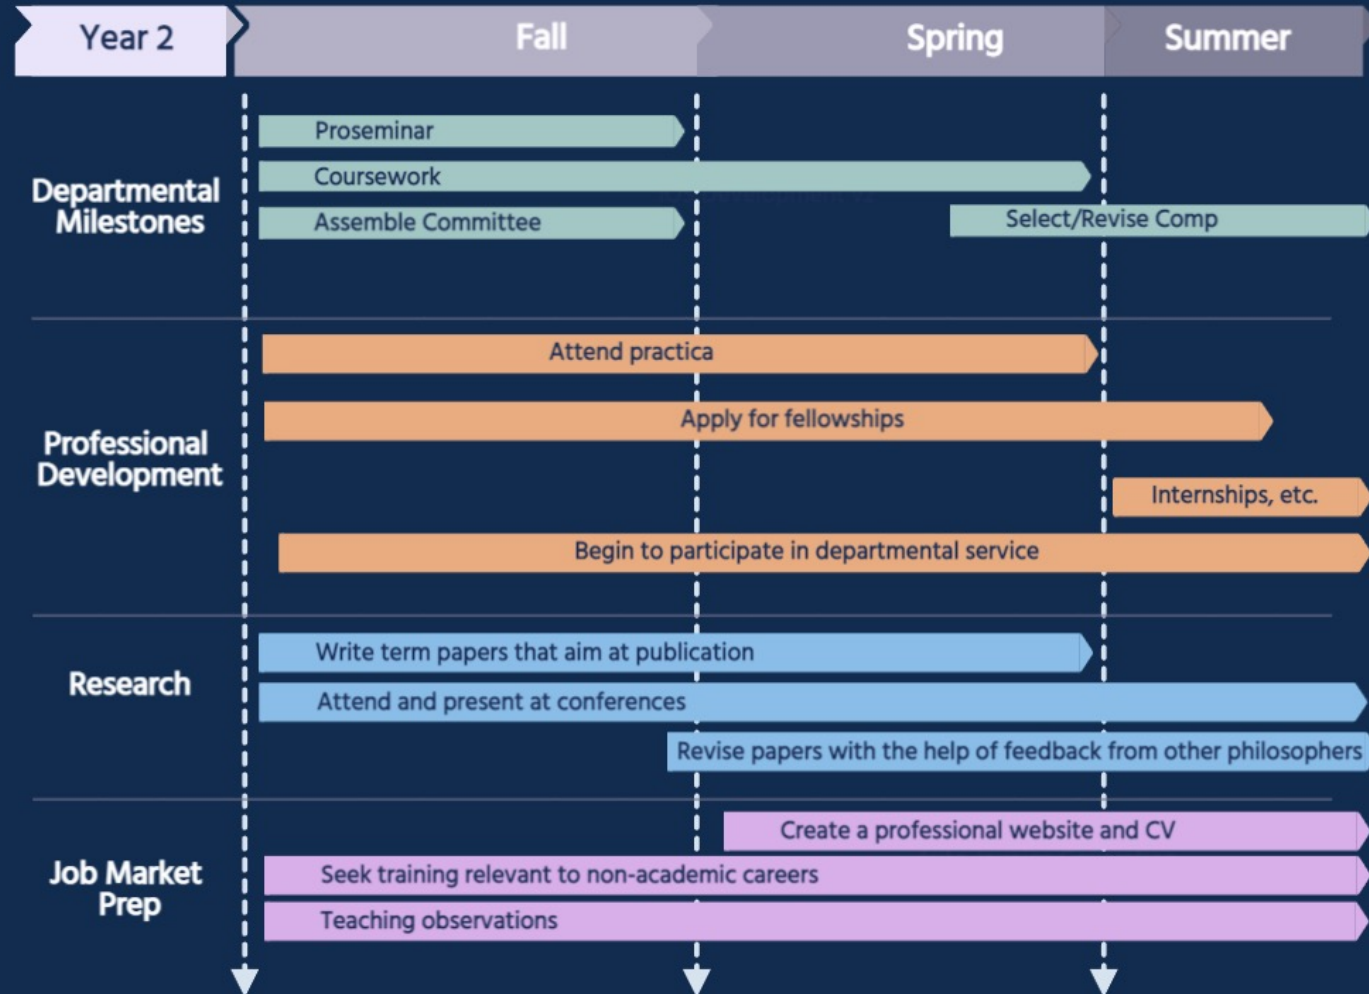

Grad School Timeline (PhD)

Designed by Carlos Santana for University of Utah
Department of Philosophy Graduate Students

Grad School Timeline

Designed by Carlos Santana for University of Utah
Department of Philosophy Graduate Students

Grad School Timeline

Designed by Carlos Santana for University of Utah
Department of Philosophy Graduate Students

Grad School Timeline

Designed by Carlos Santana for University of Utah
Department of Philosophy Graduate Students

Grad School Timeline

Designed by Carlos Santana for University of Utah
Department of Philosophy Graduate Students