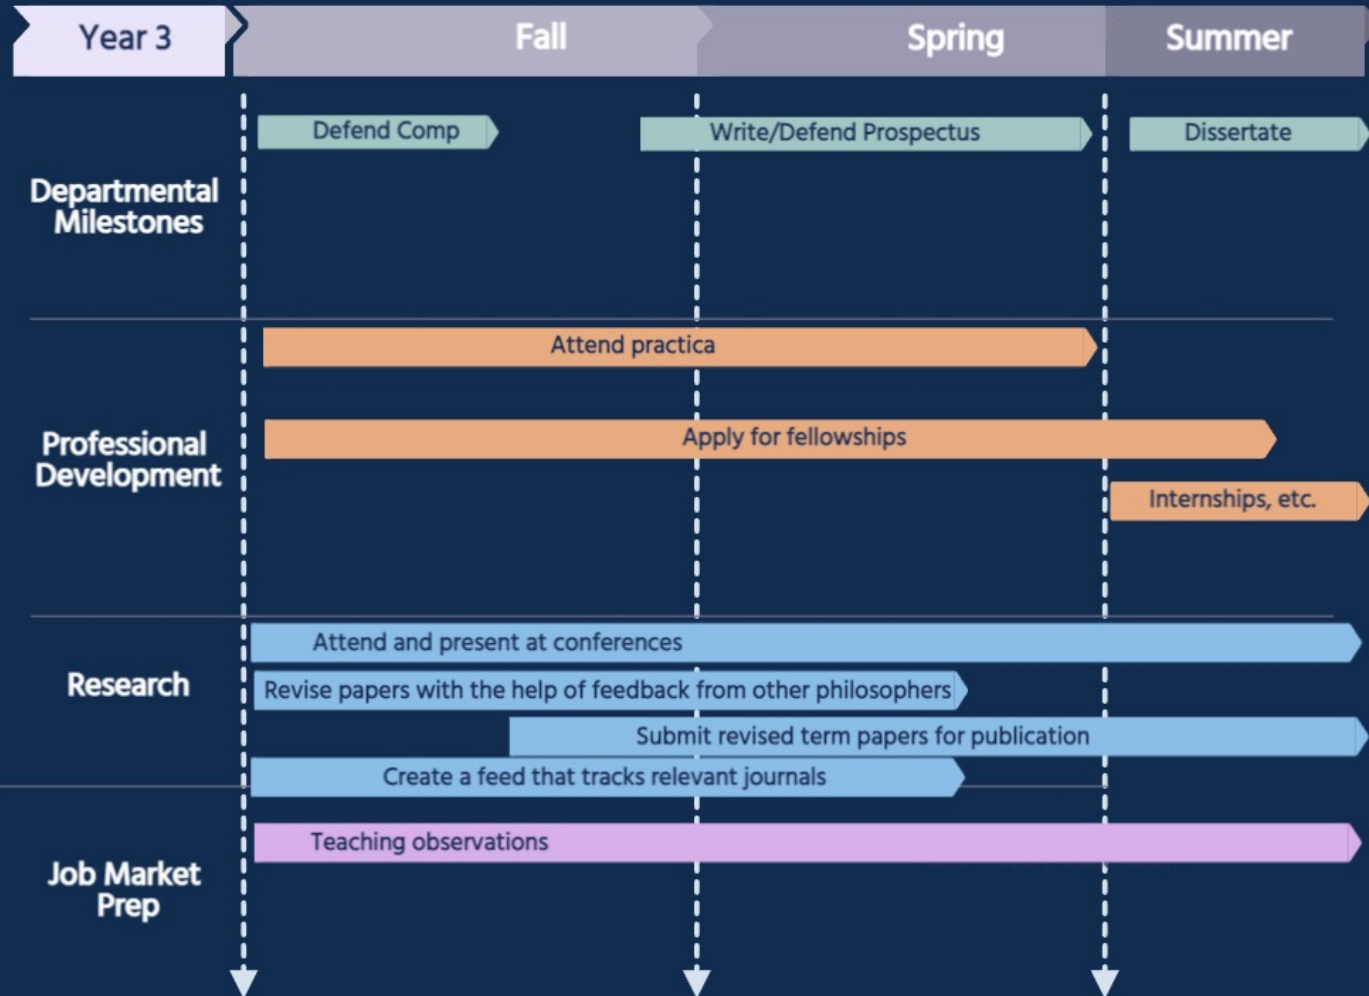

Grad School Timeline (PhD)

Designed by Carlos Santana for University of Utah
Department of Philosophy Graduate Students

Grad School Timeline

Designed by Carlos Santana for University of Utah
Department of Philosophy Graduate Students

Grad School Timeline

Designed by Carlos Santana for University of Utah
Department of Philosophy Graduate Students

Grad School Timeline

Designed by Carlos Santana for University of Utah
Department of Philosophy Graduate Students

Grad School Timeline

Designed by Carlos Santana for University of Utah
Department of Philosophy Graduate Students