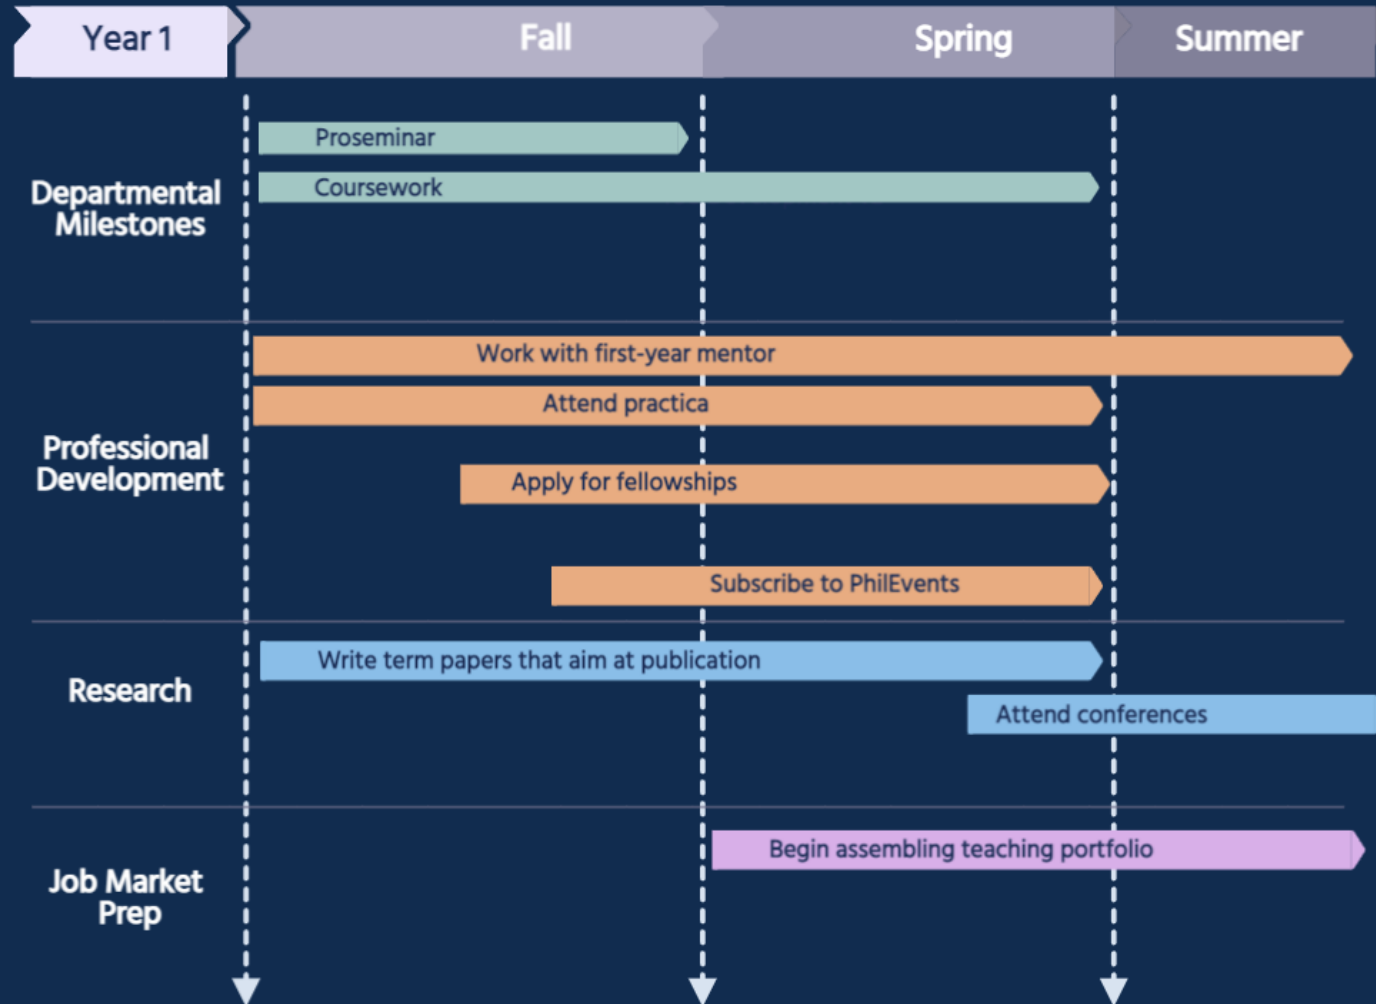

Grad School Timeline (PhD)

Designed by Carlos Santana for University of Utah
Department of Philosophy Graduate Students

Grad School Timeline

Designed by Carlos Santana for University of Utah
Department of Philosophy Graduate Students

Grad School Timeline

Designed by Carlos Santana for University of Utah
Department of Philosophy Graduate Students

Grad School Timeline

Designed by Carlos Santana for University of Utah
Department of Philosophy Graduate Students

Grad School Timeline

Designed by Carlos Santana for University of Utah
Department of Philosophy Graduate Students